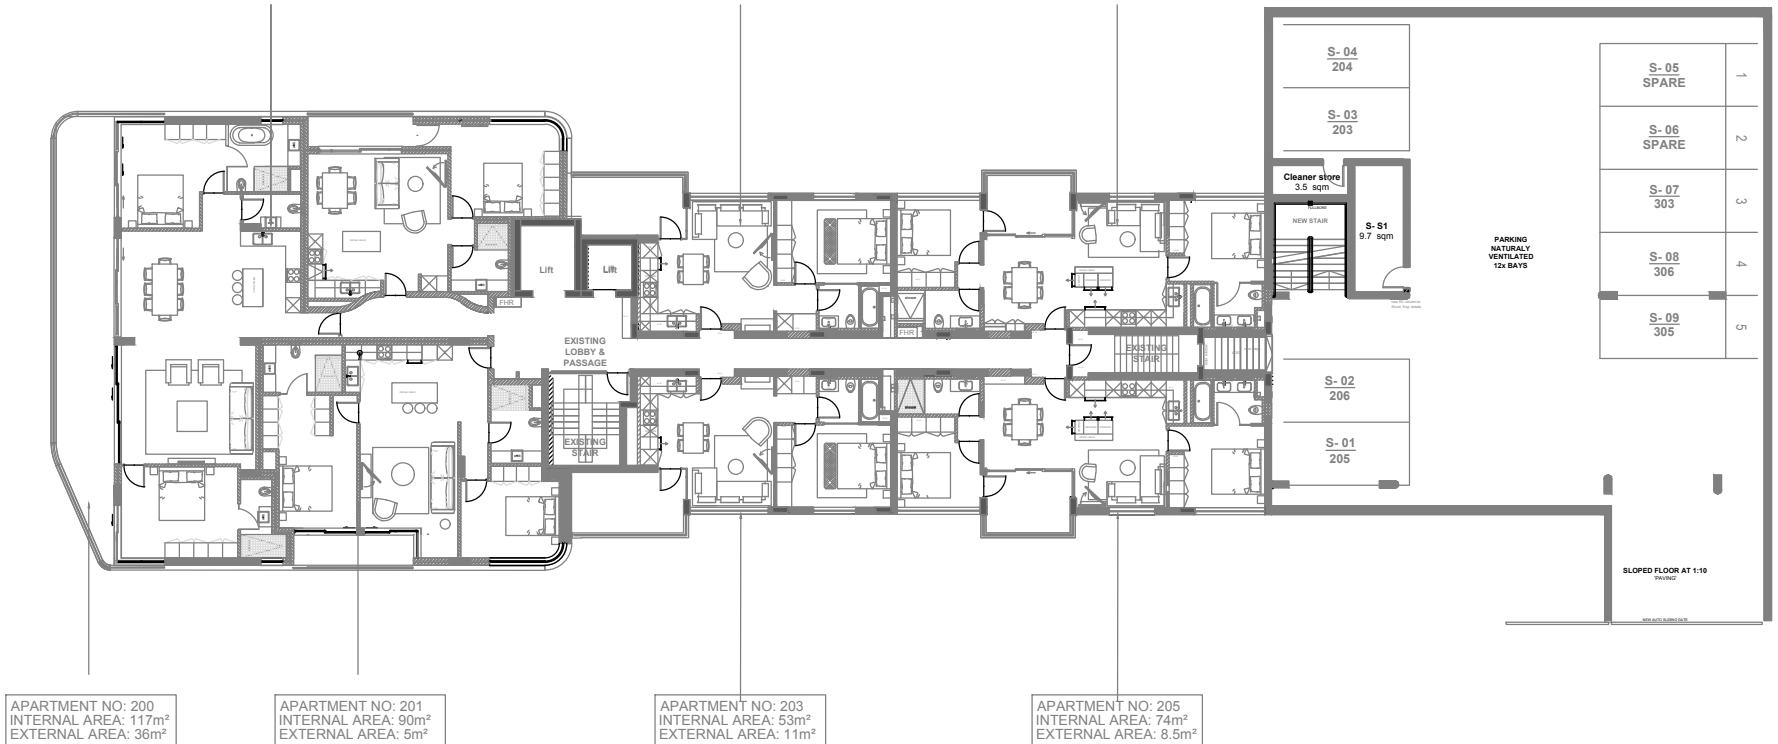

APARTMENT NO: 202
INTERNAL AREA: 60m²
EXTERNAL AREA: 5m²

APARTMENT NO: 204
INTERNAL AREA: 52m²
EXTERNAL AREA: 9m²

APARTMENT NO: 206
INTERNAL AREA: 74m²
EXTERNAL AREA: 8.5m²

APARTMENT NO: 200
INTERNAL AREA: 117m²
EXTERNAL AREA: 36m²

APARTMENT NO: 201
INTERNAL AREA: 90m²
EXTERNAL AREA: 5m²

APARTMENT NO: 203
INTERNAL AREA: 53m²
EXTERNAL AREA: 11m²

APARTMENT NO: 205
INTERNAL AREA: 74m²
EXTERNAL AREA: 8.5m²

S-05 SPARE	1
S-06 SPARE	2
S-07 303	3
S-08 306	4
S-09 305	5

STRAND BEACH
SECOND FLOOR
SCALE: 1:300