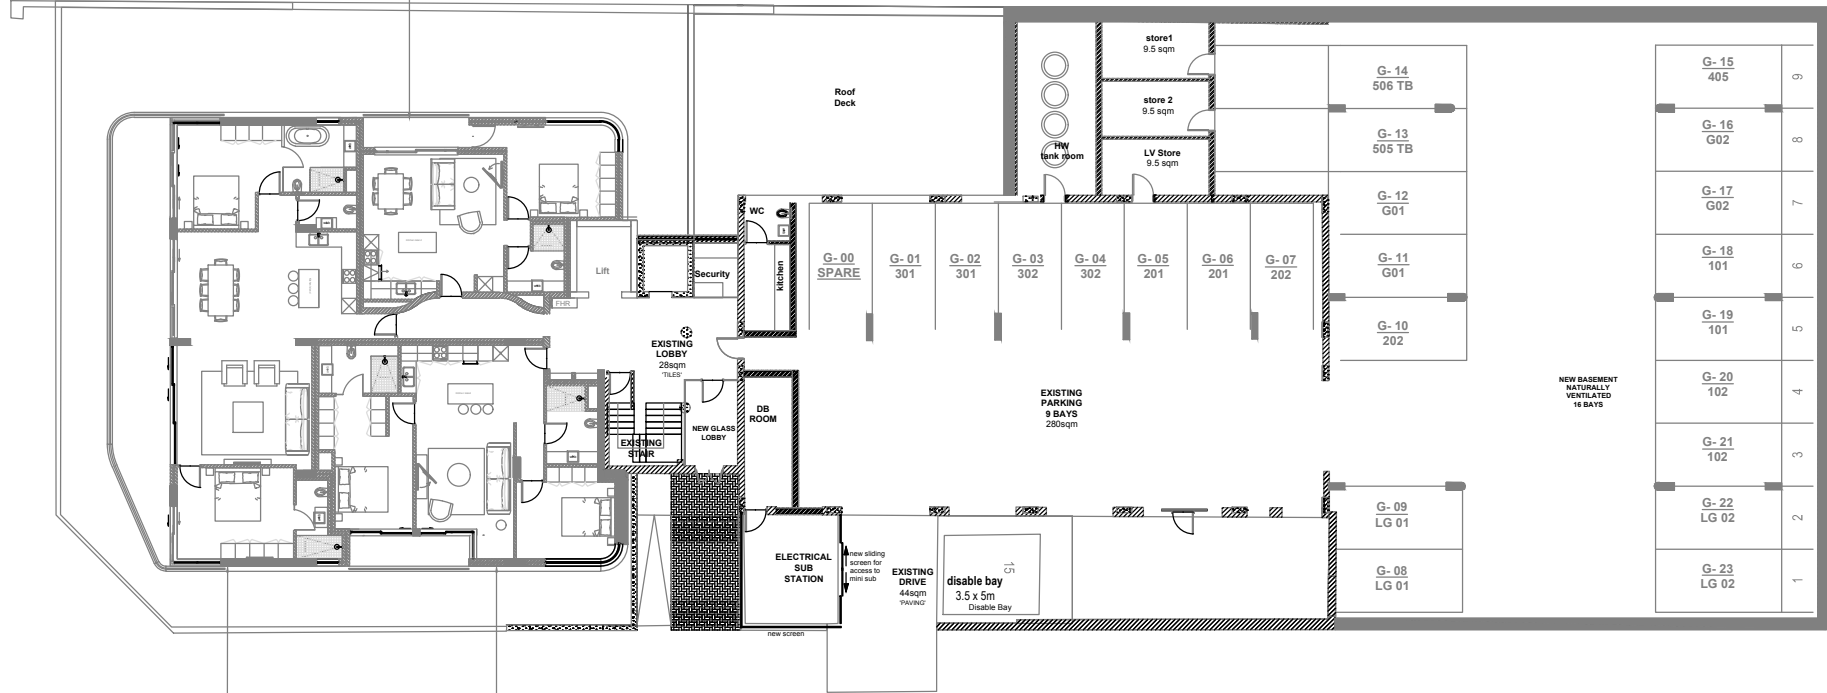

APARTMENT NO: G03
INTERNAL AREA: 60²
EXTERNAL AREA: 5²

APARTMENT NO: G01
INTERNAL AREA: 117m²
EXTERNAL AREA: 36m²

APARTMENT NO: G02
INTERNAL AREA: 90m²
EXTERNAL AREA: 5m²

0 1 2

STRAND BEACH
GROUND FLOOR
SCALE: 1:300